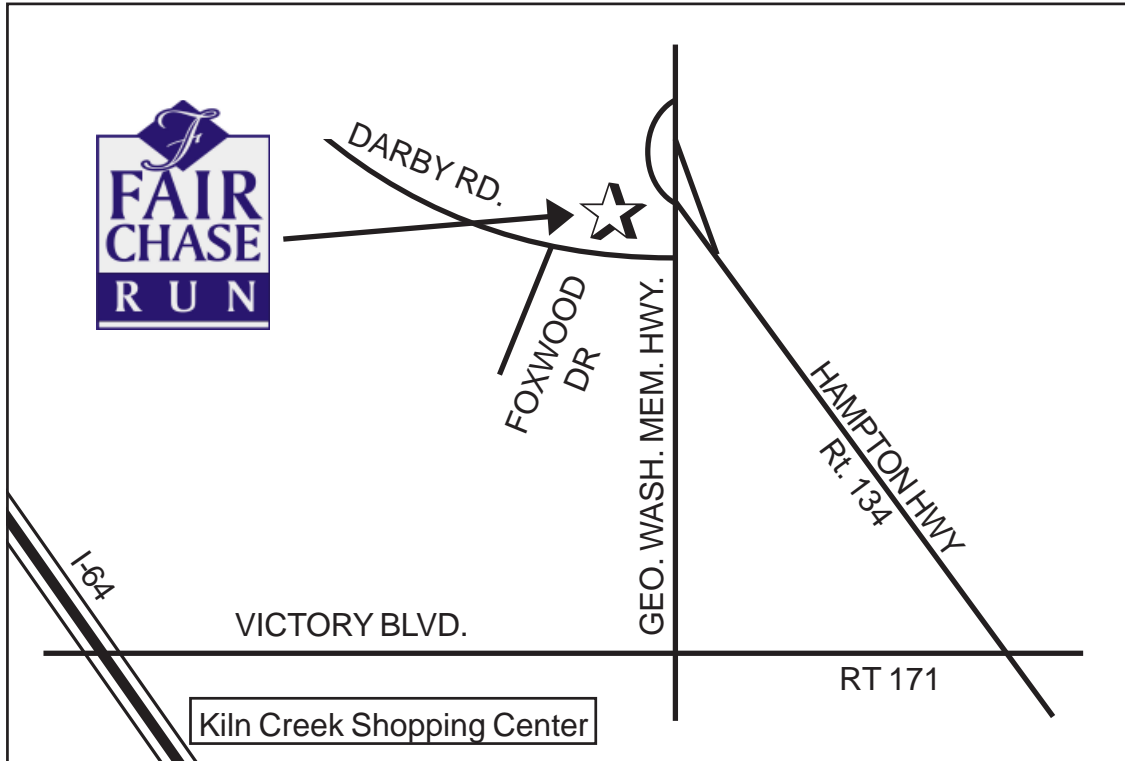

MAP GUIDE

Directions: Traveling on Interstate 64, take exit 256 to Victory Blvd./Yorktown. Turn left on Rt 17N, go approximately 1 mile and turn left onto Darby Road. Site on right.

Models selected for **FAIR CHASE RUN** combine beautiful floor plans, gracious amenities and the simplicity of elegantly designed homes. **FAIR CHASE RUN** is located off Route 17 one quarter mile north of Victory Boulevard (Route 171) on Darby Road. This convenient location allows homebuyers a minute's access to George Washington Memorial Highway (Route 17), Hampton Highway (Route 134), and Interstate 64. **FAIR CHASE RUN** offers the convenience of nearby shopping centers, churches and schools. Students will attend Grafton Bethel Elementary School and Grafton Middle/High School.