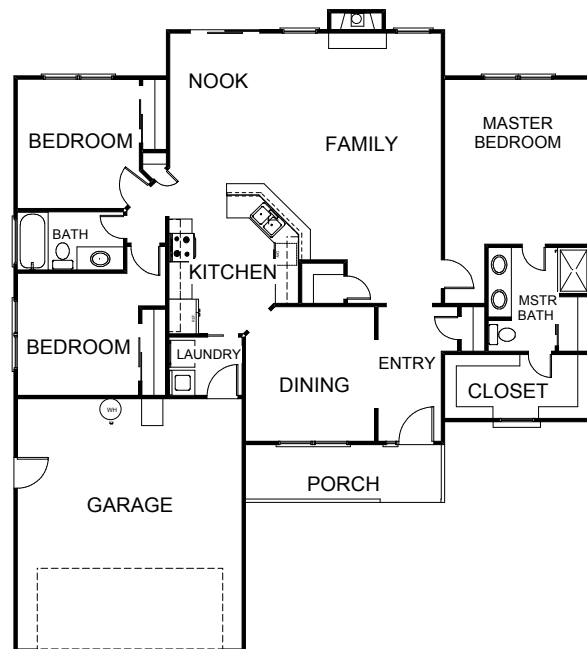

HOLSTON

- 3 BEDROOMS
- 2 BATHS INCLUDING MASTER SUITE BATH
- KITCHEN WITH BREAKFAST BAR AND NOOK
- DINING ROOM
- FAMILY ROOM
- LAUNDRY ROOM
- 1,598 SQUARE FEET OF LIVING AREA

NewHomesVEI.com

ARTIST RENDERING/PHOTO AND FLOOR PLAN LAYOUT ARE FOR ILLUSTRATION PURPOSES ONLY. DETAILS ARE SUBJECT TO CHANGE. R2 2.25.10