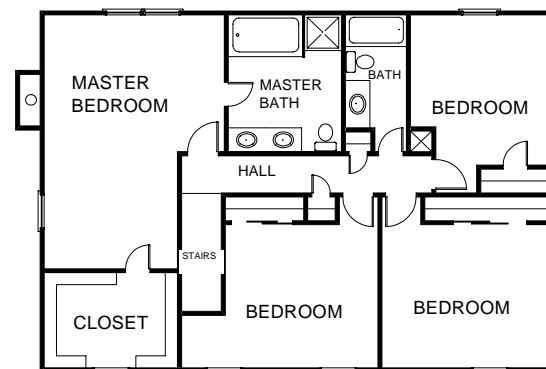

LANCASTER IV

- 4 BEDROOMS
- 2.5 BATHS INCLUDING MASTER SUITE LUXURY BATH
- KITCHEN WITH BREAKFAST BAR AND NOOK
- FAMILY ROOM
- LIVING ROOM & DINING ROOM
- LAUNDRY CLOSET
- 2,307 SQUARE FEET OF LIVING AREA

NewHomesVEI.com

ARTIST RENDERING/PHOTO AND FLOOR PLAN LAYOUT ARE FOR ILLUSTRATION PURPOSES ONLY. DETAILS ARE SUBJECT TO CHANGE. R1 6.26.09