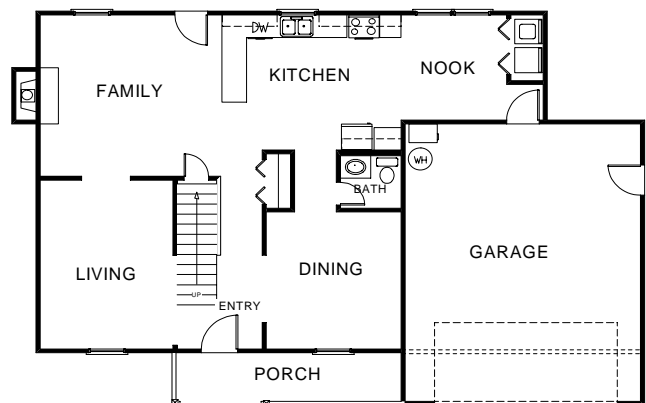

LANCASTER IV

- 4 BEDROOMS
- 2.5 BATHS INCLUDING MASTER SUITE LUXURY BATH
- KITCHEN WITH BREAKFAST BAR AND NOOK
- FAMILY ROOM
- LIVING ROOM & DINING ROOM
- LAUNDRY CLOSET
- 2,307 SQUARE FEET OF LIVING AREA

NewHomesVEI.com

ARTIST RENDERING/PHOTO AND FLOOR PLAN LAYOUT ARE FOR ILLUSTRATION PURPOSES ONLY. DETAILS ARE SUBJECT TO CHANGE. R1 6.26.09