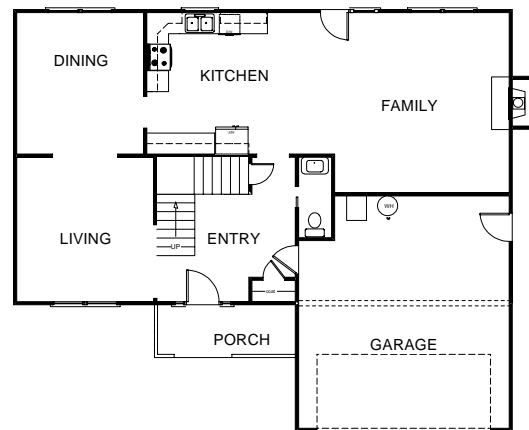

# ROANOKE

- 4 BEDROOMS
- 2.5 BATHS INCLUDING MASTER SUITE LUXURY BATH
- VAULTED CEILING IN MASTER BEDROOM
- CENTRALLY LOCATED KITCHEN
- FAMILY ROOM
- LIVING ROOM & DINING ROOM
- LAUNDRY ROOM
- ATTIC ACCESS OVER ATTACHED 2 CAR GARAGE
- 2,305 SQUARE FEET OF LIVING AREA

**NewHomesVEI.com**

ARTIST RENDERING/PHOTO AND FLOOR PLAN LAYOUT ARE FOR ILLUSTRATION PURPOSES ONLY. DETAILS ARE SUBJECT TO CHANGE. R19.14.09