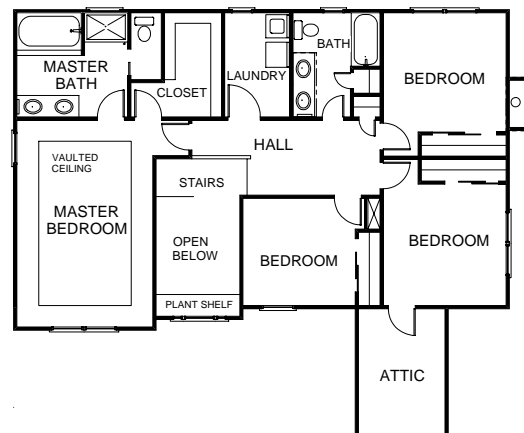

# ROANOKE

- 4 BEDROOMS
- 2.5 BATHS INCLUDING MASTER SUITE LUXURY BATH
- VAULTED CEILING IN MASTER BEDROOM
- CENTRALLY LOCATED KITCHEN
- FAMILY ROOM
- LIVING ROOM & DINING ROOM
- LAUNDRY ROOM
- ATTIC ACCESS OVER ATTACHED 2 CAR GARAGE
- 2,305 SQUARE FEET OF LIVING AREA

**NewHomesVEI.com**

ARTIST RENDERING/PHOTO AND FLOOR PLAN LAYOUT ARE FOR ILLUSTRATION PURPOSES ONLY. DETAILS ARE SUBJECT TO CHANGE. R19.14.09