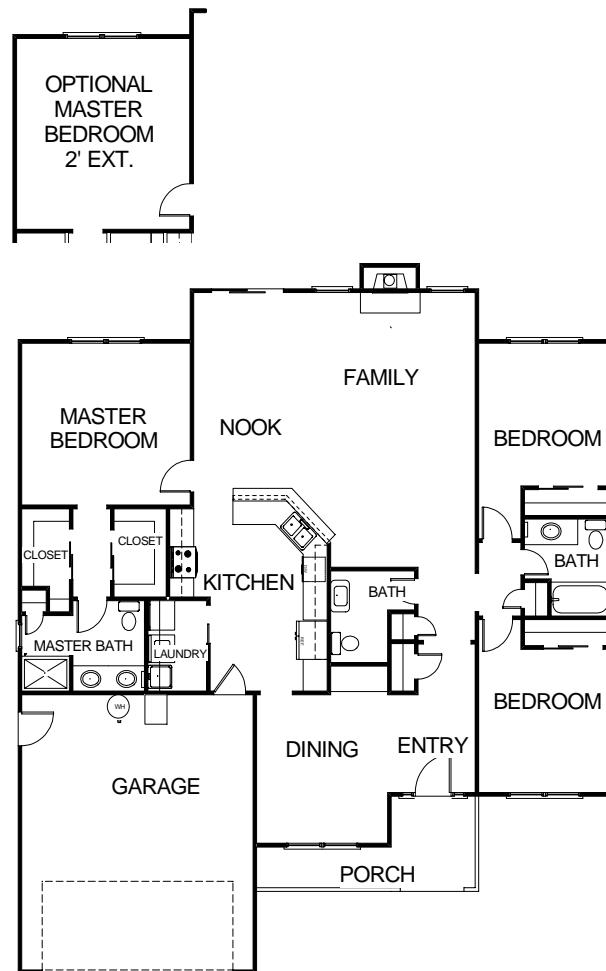

# STAUNTON

- 3 BEDROOMS
- 2.5 BATHS INCLUDING MASTER SUITE BATH
- KITCHEN WITH BREAKFAST BAR AND NOOK
- DINING ROOM
- FAMILY ROOM
- LAUNDRY ROOM
- 1,776 SQUARE FEET OF LIVING AREA OR 1,805 SQUARE FEET OF LIVING AREA WITH OPTIONAL MASTER BEDROOM EXTENSION

**NewHomesVEI.com**

ARTIST RENDERING/PHOTO AND FLOOR PLAN LAYOUT ARE FOR ILLUSTRATION PURPOSES ONLY. DETAILS ARE SUBJECT TO CHANGE. R1 6.26.09