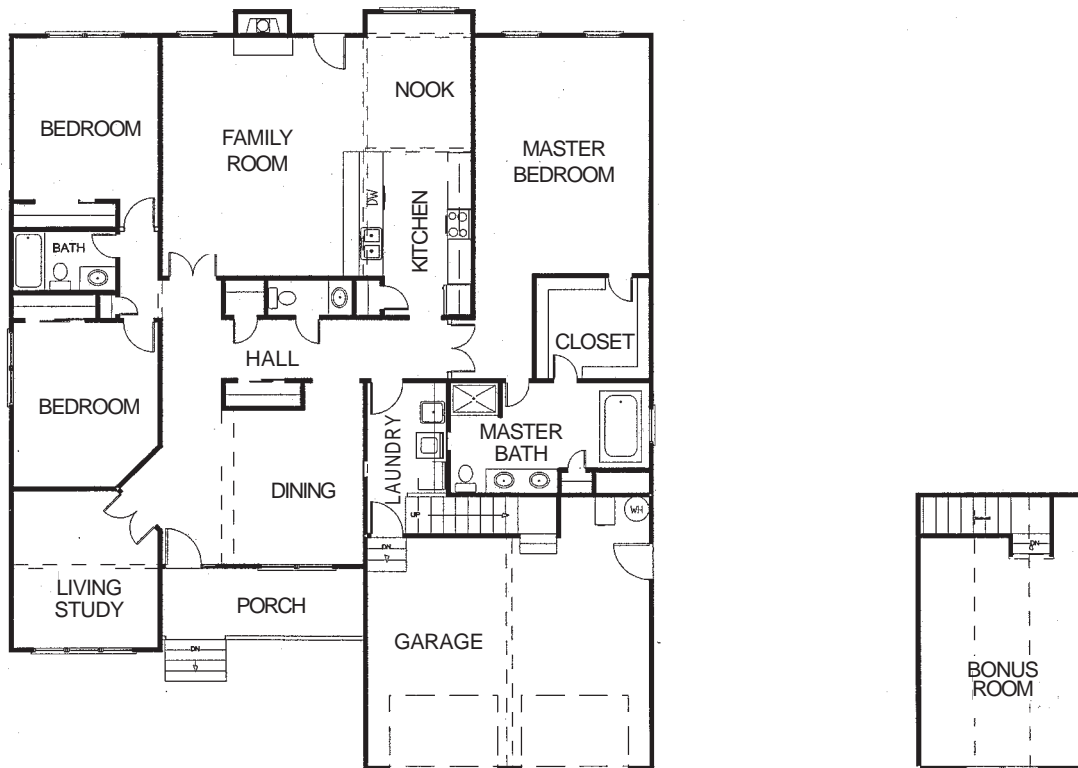

THE TURQUOISE

The Turquoise – One Story Single Family Home with 3 Bedrooms, 2.5 Baths, including the Master Suite Luxury Bath, Walk-in Closet, Dining Room, Family Room with Fireplace, Living Room or Study, Kitchen with Breakfast Nook, Laundry Room, and Attached 2 Car Garage. This model offers approximately 2,395 square feet of living area. The Turquoise is also available with an optional Bonus Room over the Garage, which increases the total living area to approximately 2,700 square feet.

Homes are Similar to Photo. Optional Features may not Apply. Floor Plan Layout is for Illustration Purposes Only. Details are Subject to Change.