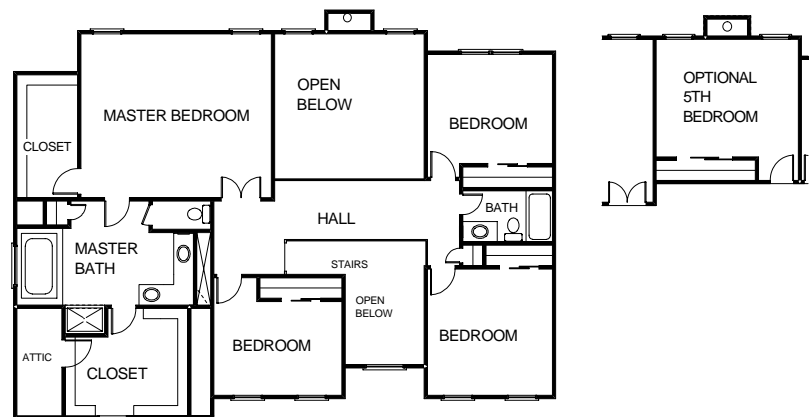

DIAMOND II

- 4 BEDROOMS OR 5 BEDROOM OPTION
- 2.5 OR 3 BATH OPTION, INCLUDING MASTER SUITE LUXURY BATH
- KITCHEN WITH CENTER ISLAND AND BREAKFAST NOOK
- FAMILY ROOM & STUDY
- LIVING ROOM & DINING ROOM
- LAUNDRY ROOM
- MODEL SHOWN WITH OPTIONAL METAL ROOF (SEE SITE AGENT FOR DETAILS)
- 2,974 SQUARE FEET OF LIVING AREA OR 3,211 SQUARE FEET OF LIVING AREA WITH 5TH BEDROOM OPTION

NewHomesVEI.com

ARTIST RENDERING/PHOTO AND FLOOR PLAN LAYOUT ARE FOR ILLUSTRATION PURPOSES ONLY. DETAILS ARE SUBJECT TO CHANGE.