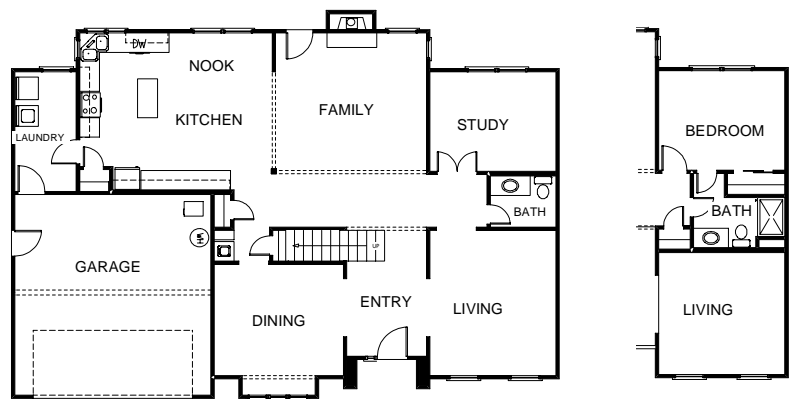

DIAMOND II

- 4 BEDROOMS OR 5 BEDROOM OPTION
- 2.5 OR 3 BATH OPTION, INCLUDING MASTER SUITE LUXURY BATH
- KITCHEN WITH CENTER ISLAND AND BREAKFAST NOOK
- FAMILY ROOM & STUDY
- LIVING ROOM & DINING ROOM
- LAUNDRY ROOM
- MODEL SHOWN WITH OPTIONAL METAL ROOF (SEE SITE AGENT FOR DETAILS)
- 2,974 SQUARE FEET OF LIVING AREA OR 3,211 SQUARE FEET OF LIVING AREA WITH 5TH BEDROOM OPTION

NewHomesVEI.com

ARTIST RENDERING/PHOTO AND FLOOR PLAN LAYOUT ARE FOR ILLUSTRATION PURPOSES ONLY. DETAILS ARE SUBJECT TO CHANGE.