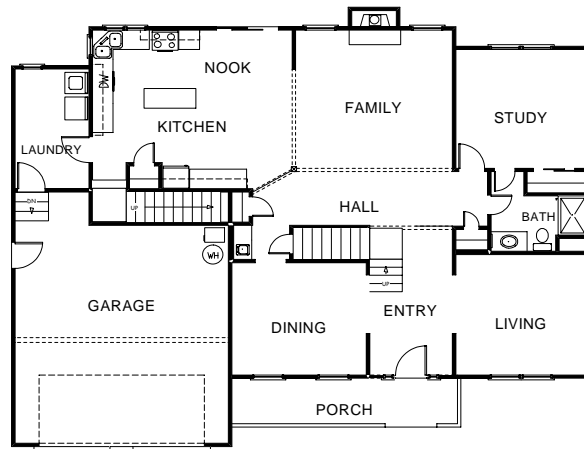

# EMERALD

- 5 BEDROOMS
- 4 BATHS, INCLUDING MASTER SUITE LUXURY BATH
- KITCHEN WITH CENTER ISLAND AND BREAKFAST NOOK
- FAMILY ROOM & STUDY
- LIVING ROOM & DINING ROOM
- LAUNDRY ROOM
- AVAILABLE ON CRAWL SPACE FOUNDATION ONLY
- MODEL SHOWN WITH OPTIONAL METAL ROOF (SEE SITE AGENT FOR PRICING)
- 3,557 SQUARE FEET OF LIVING AREA

**NewHomesVEI.com**

ARTIST RENDERING/PHOTO AND FLOOR PLAN LAYOUT ARE FOR ILLUSTRATION PURPOSES ONLY. DETAILS ARE SUBJECT TO CHANGE.