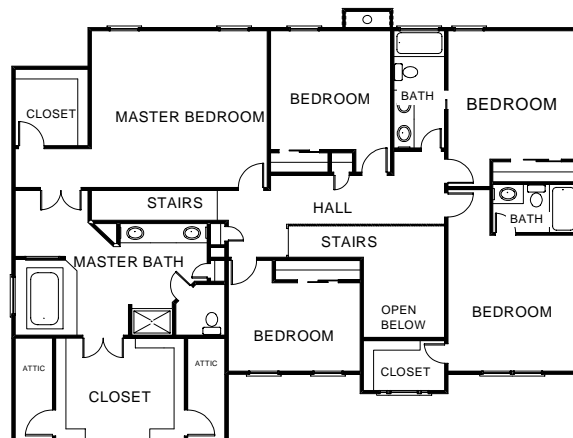

# EMERALD

- 5 BEDROOMS
- 4 BATHS, INCLUDING MASTER SUITE LUXURY BATH
- KITCHEN WITH CENTER ISLAND AND BREAKFAST NOOK
- FAMILY ROOM & STUDY
- LIVING ROOM & DINING ROOM
- LAUNDRY ROOM
- AVAILABLE ON CRAWL SPACE FOUNDATION ONLY
- MODEL SHOWN WITH OPTIONAL METAL ROOF (SEE SITE AGENT FOR PRICING)
- 3,557 SQUARE FEET OF LIVING AREA

**NewHomesVEI.com**

ARTIST RENDERING/PHOTO AND FLOOR PLAN LAYOUT ARE FOR ILLUSTRATION PURPOSES ONLY. DETAILS ARE SUBJECT TO CHANGE.