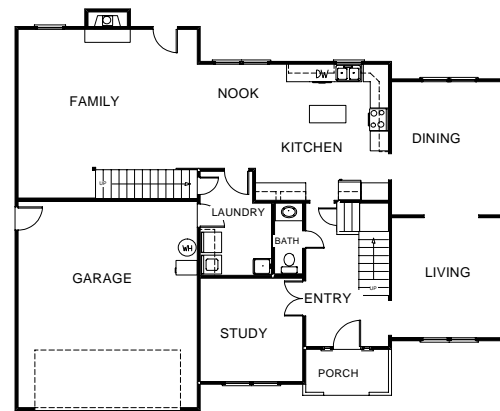

# JADE

- 5 BEDROOMS
- 3.5 BATHS, INCLUDING MASTER SUITE LUXURY BATH
- KITCHEN WITH CENTER ISLAND AND BREAKFAST NOOK
- FAMILY ROOM & STUDY
- LIVING ROOM & DINING ROOM
- LAUNDRY ROOM
- AVAILABLE ON CRAWL SPACE FOUNDATION ONLY
- MODEL SHOWN WITH OPTIONAL METAL ROOF (SEE SITE AGENT FOR PRICING)
- 3,428 SQUARE FEET OF LIVING AREA

[NewHomesVEI.com](http://NewHomesVEI.com)

ARTIST RENDERING/PHOTO AND FLOOR PLAN LAYOUT ARE FOR ILLUSTRATION PURPOSES ONLY. DETAILS ARE SUBJECT TO CHANGE.