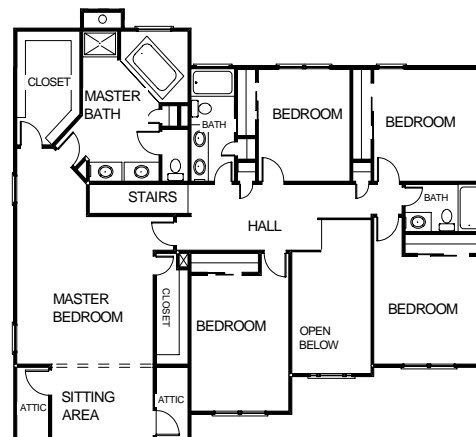

# JADE

- 5 BEDROOMS
- 3.5 BATHS, INCLUDING MASTER SUITE LUXURY BATH
- KITCHEN WITH CENTER ISLAND AND BREAKFAST NOOK
- FAMILY ROOM & STUDY
- LIVING ROOM & DINING ROOM
- LAUNDRY ROOM
- AVAILABLE ON CRAWL SPACE FOUNDATION ONLY
- MODEL SHOWN WITH OPTIONAL METAL ROOF (SEE SITE AGENT FOR PRICING)
- 3,428 SQUARE FEET OF LIVING AREA

[NewHomesVEI.com](http://NewHomesVEI.com)

ARTIST RENDERING/PHOTO AND FLOOR PLAN LAYOUT ARE FOR ILLUSTRATION PURPOSES ONLY. DETAILS ARE SUBJECT TO CHANGE.