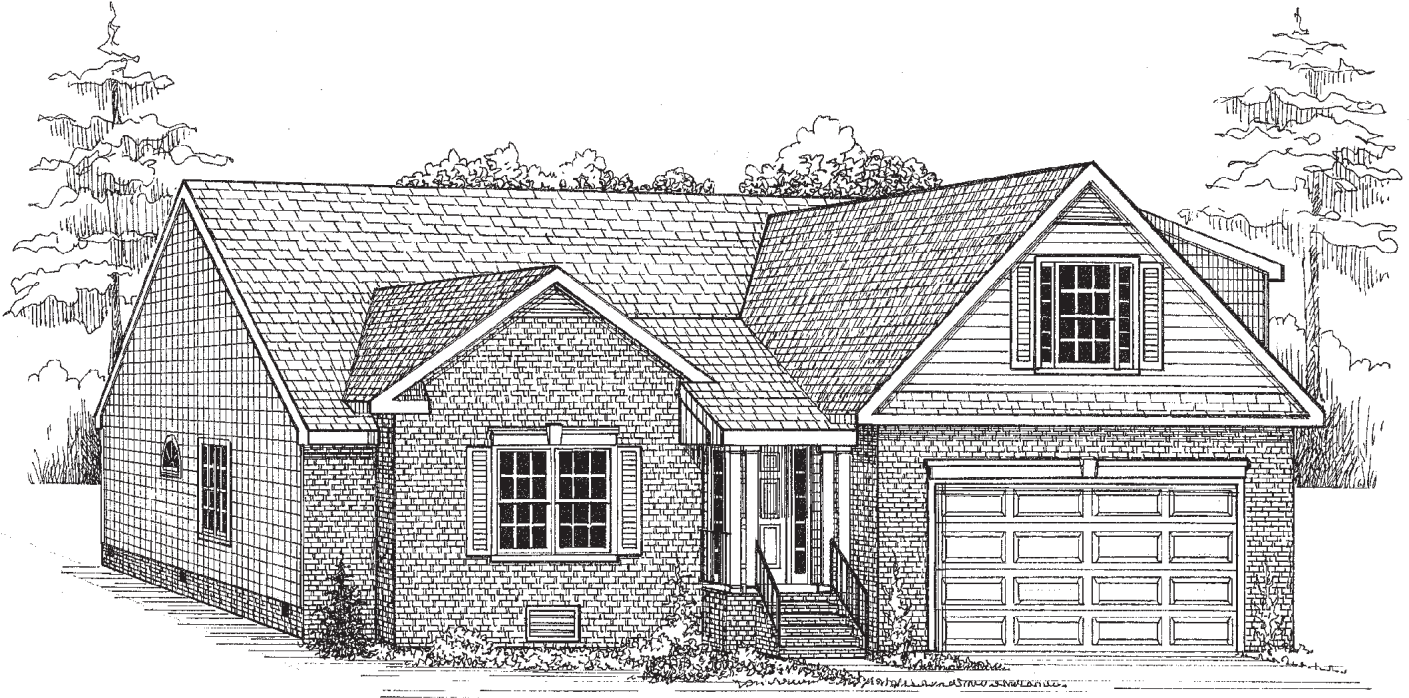

THE PATUXENT

The Patuxent – One Story Single Family Home with 3 Bedrooms, 2.5 Baths, including First Floor Master Suite with Luxury Bath, Walk-in Master Bedroom Closet, Living Room, Dining Room, Family Room with Fireplace, Kitchen with Breakfast Nook, Laundry Room, and Bonus Room over the Attached 2 Car Garage. This model offers approximately 2,564 square feet of living area.

* Model shown with optional \$6,500⁰⁰ brick accent.

Artist rendering and floor plan layout are for illustration purposes only. Details are subject to change.