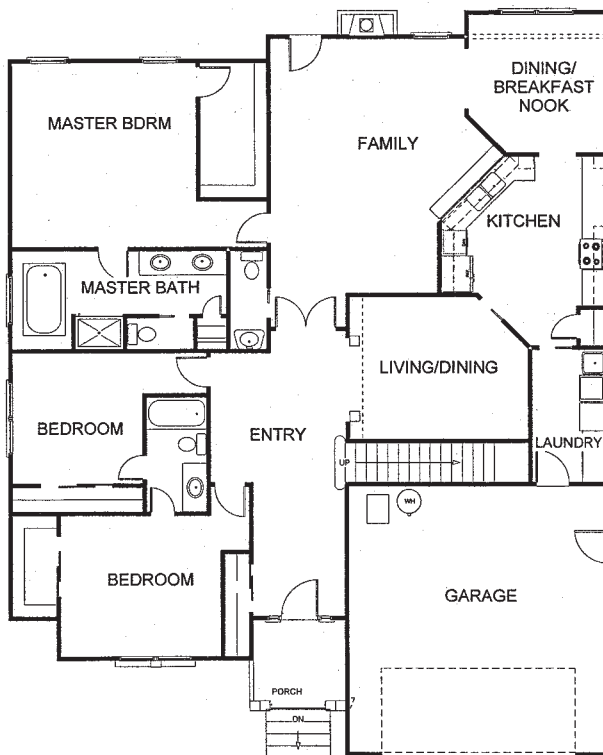

THE PATUXENT

The Patuxent – One Story Single Family Home with 3 Bedrooms, 2.5 Baths, including First Floor Master Suite with Luxury Bath, Walk-in Master Bedroom Closet, Living Room, Dining Room, Family Room with Fireplace, Kitchen with Breakfast Nook, Laundry Room, and Bonus Room over the Attached 2 Car Garage. This model offers approximately 2,564 square feet of living area.

* Model shown with optional \$6,500⁰⁰ brick accent.

Artist rendering and floor plan layout are for illustration purposes only. Details are subject to change.