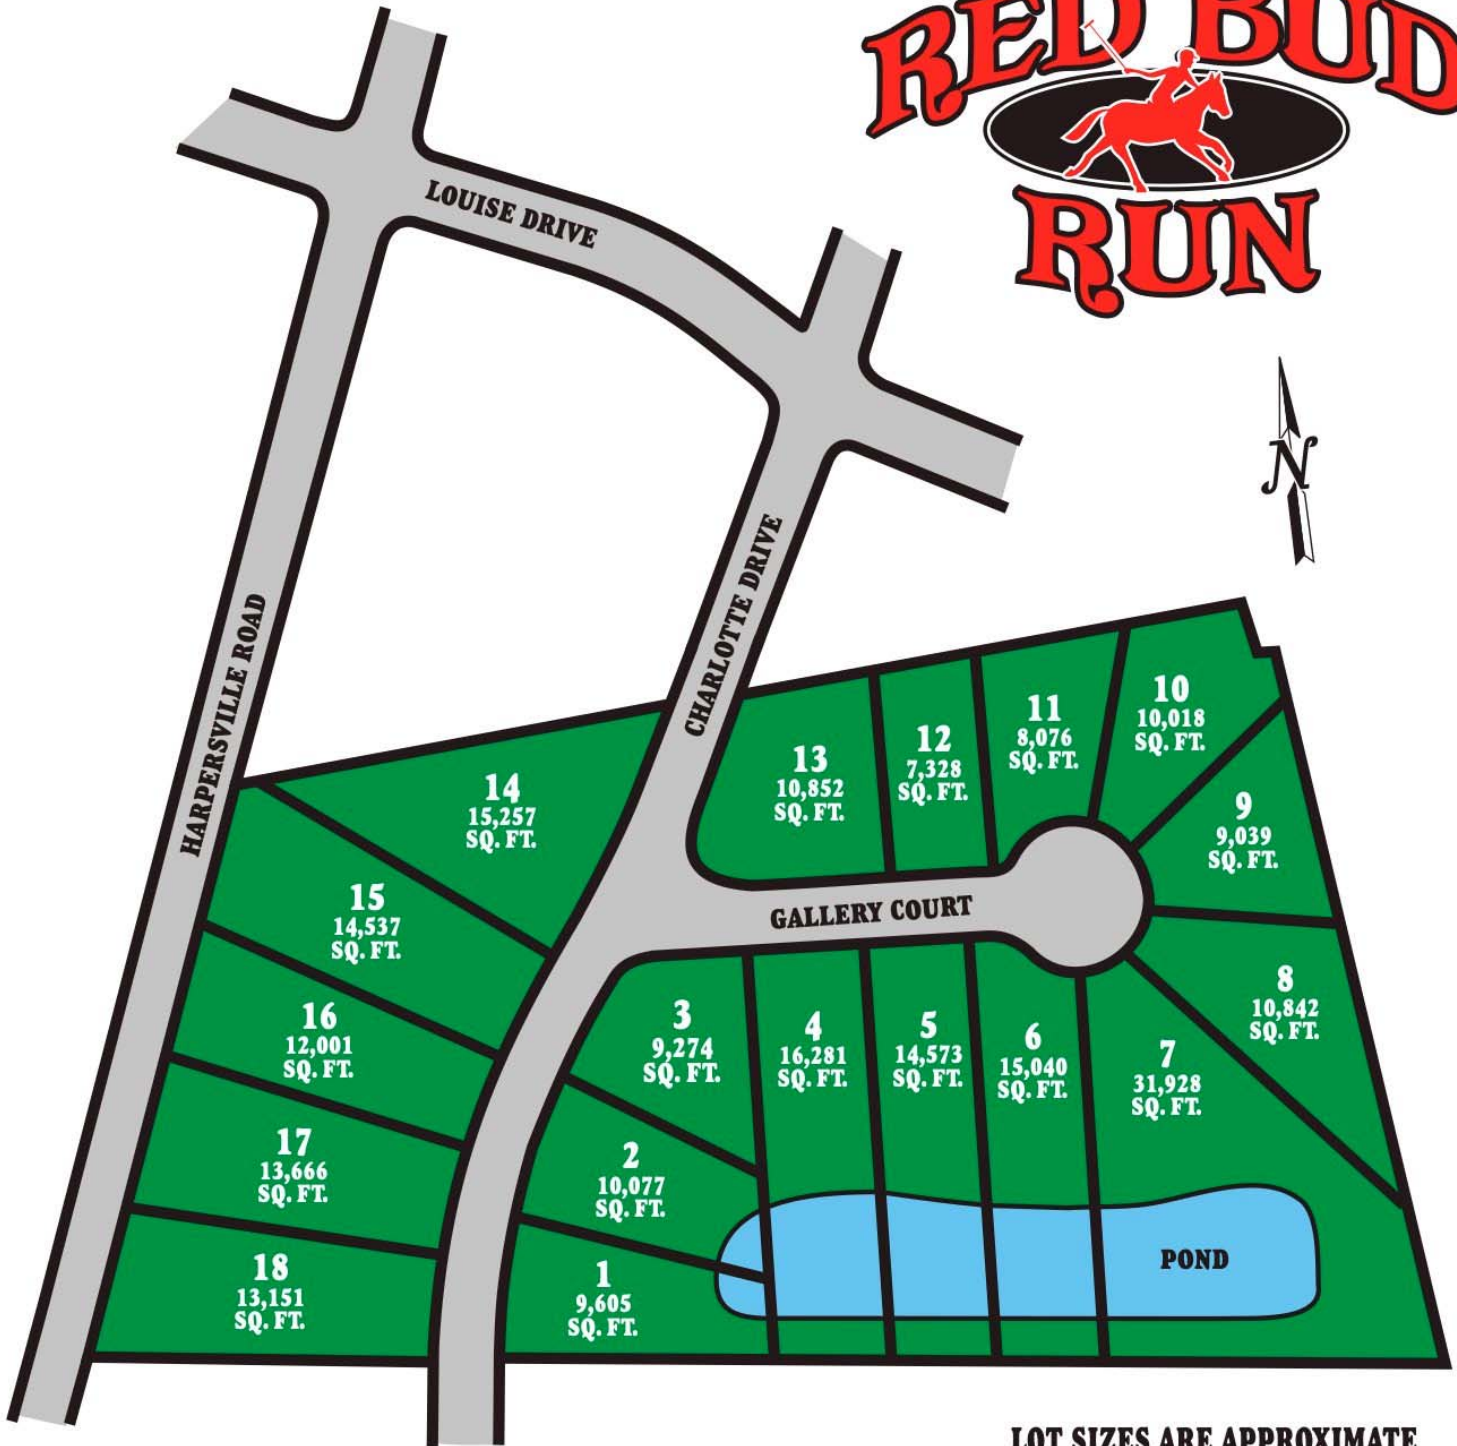

RED BUD RUN

LOT SIZES ARE APPROXIMATE