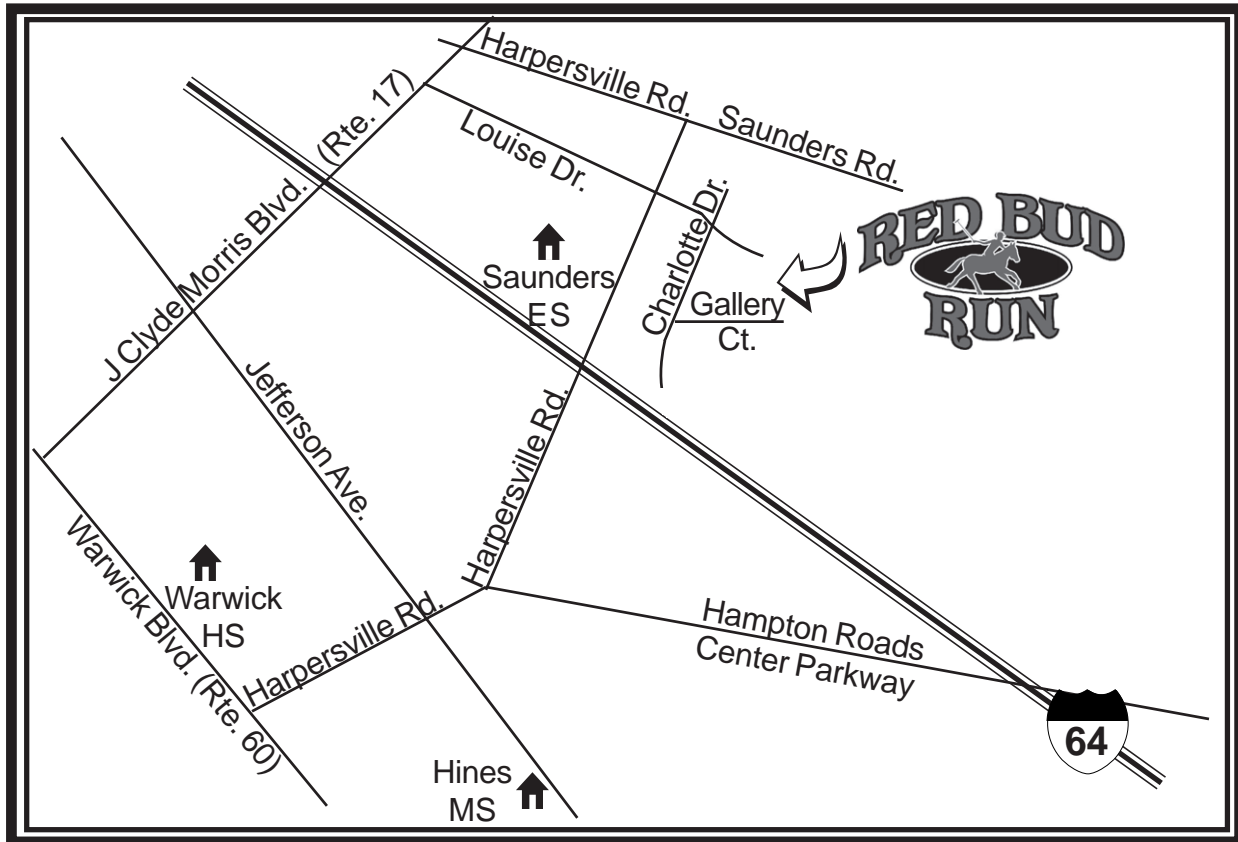

MAP GUIDE

Directions:

Traveling on Interstate 64, take exit 258B, Rte. US-17 North, toward Yorktown. Turn right at first traffic signal onto Louise Drive, cross over Harpersville Road, take next right onto Charlotte Drive to the site.

COME HOME TO RED BUD RUN

The Precious Gem Collection and our new Virginia Waterways Collection at Red Bud Run combines beautiful floor plans and the simplicity of elegantly designed homes. Nestled off Harpersville Road in Newport News, Red Bud Run offers quick access to Interstate 64. In addition, this location offers the convenience of nearby major shopping centers, dining and churches. Parks, museums and the newly constructed Newport News City Center at Oyster Point are also located just minutes away. The children of this charming new neighborhood will attend Saunders Elementary School, Hines Middle School, and Warwick High School.