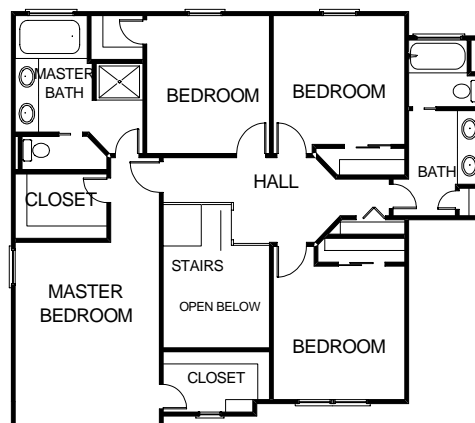

SMITH

- 4 BEDROOMS
- 2.5 BATHS, INCLUDING MASTER SUITE LUXURY BATH
- MASTER SUITE WITH HIS AND HER CLOSETS
- KITCHEN WITH BREAKFAST NOOK
- FAMILY ROOM & STUDY
- LIVING ROOM & DINING ROOM
- LAUNDRY ROOM
- 2,494 SQUARE FEET OF LIVING AREA

NewHomesVEI.com

ARTIST RENDERING/PHOTO AND FLOOR PLAN LAYOUT ARE FOR ILLUSTRATION PURPOSES ONLY. DETAILS ARE SUBJECT TO CHANGE.