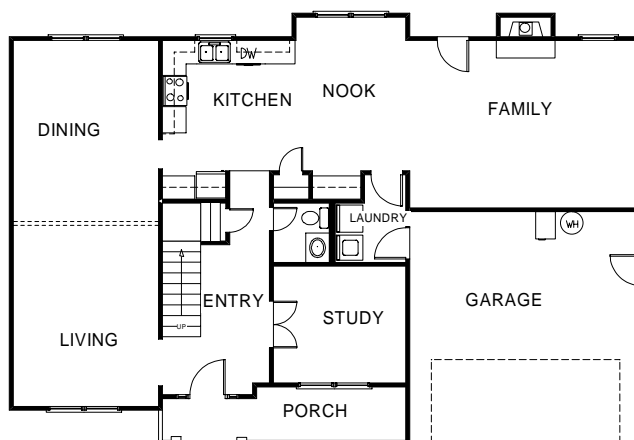

SMITH

- 4 BEDROOMS
- 2.5 BATHS, INCLUDING MASTER SUITE LUXURY BATH
- MASTER SUITE WITH HIS AND HER CLOSETS
- KITCHEN WITH BREAKFAST NOOK
- FAMILY ROOM & STUDY
- LIVING ROOM & DINING ROOM
- LAUNDRY ROOM
- 2,494 SQUARE FEET OF LIVING AREA

NewHomesVEI.com

ARTIST RENDERING/PHOTO AND FLOOR PLAN LAYOUT ARE FOR ILLUSTRATION PURPOSES ONLY. DETAILS ARE SUBJECT TO CHANGE.