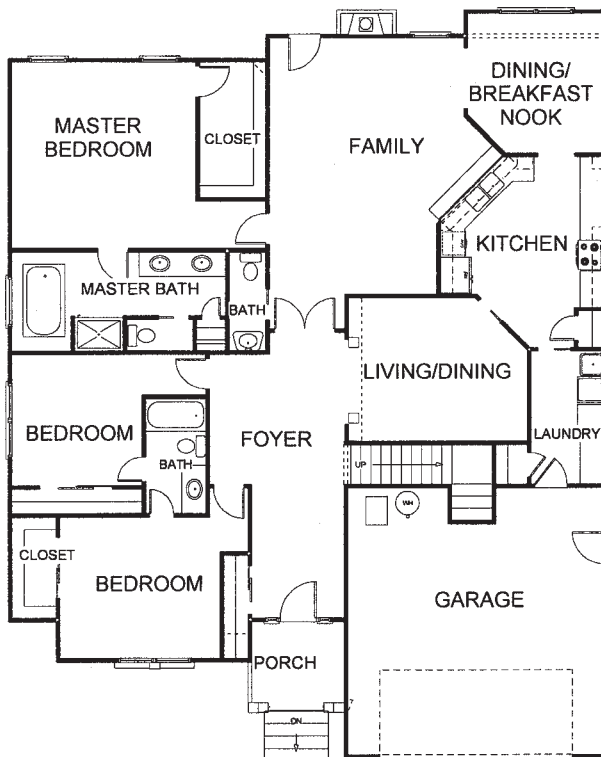

THE PATUXENT

The Patuxent – One Story Single Family Home with 3 Bedrooms, 2.5 Baths, including First Floor Master Suite with Luxury Bath, Walk-in Master Bedroom Closet, Living Room, Dining Room, Family Room with Fireplace, Kitchen with Breakfast Nook, Laundry Room, and Bonus Room over the Attached 2 Car Garage. This model offers approximately 2,564 square feet of living area.

* Model shown with optional \$6,500⁰⁰ brick accent.

Artist rendering and floor plan layout are for illustration purposes only. Details are subject to change.