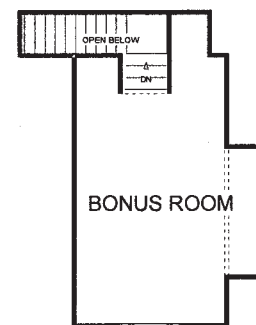

THE PATUXENT

The Patuxent – One Story Single Family Home with 3 Bedrooms, 2.5 Baths, including First Floor Master Suite with Luxury Bath, Walk-in Master Bedroom Closet, Living Room, Dining Room, Family Room with Fireplace, Kitchen with Breakfast Nook, Laundry Room, and Bonus Room over the Attached 2 Car Garage. This model offers approximately 2,564 square feet of living area.

* Model shown with optional \$6,500⁰⁰ brick accent.

Artist rendering and floor plan layout are for illustration purposes only. Details are subject to change.