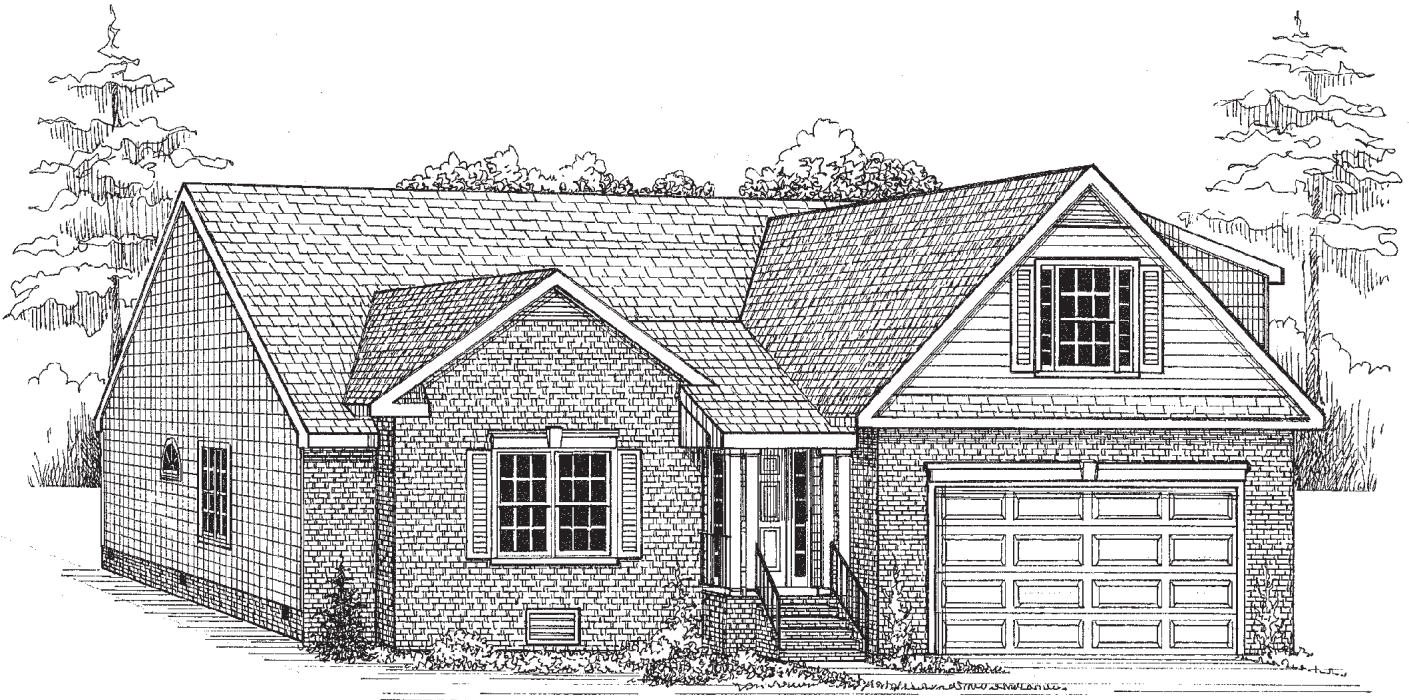

THE PATUXENT

The Patuxent – One Story Single Family Home with 3 Bedrooms, 2.5 Baths, including First Floor Master Suite with Luxury Bath, Walk-in Master Bedroom Closet, Living Room, Dining Room, Family Room with Fireplace, Kitchen with Breakfast Nook, Laundry Room, and Bonus Room over the Attached 2 Car Garage. This model offers approximately 2,564 square feet of living area.

* Model shown with optional \$6,500⁰⁰ brick accent.

Artist rendering and floor plan layout are for illustration purposes only. Details are subject to change.