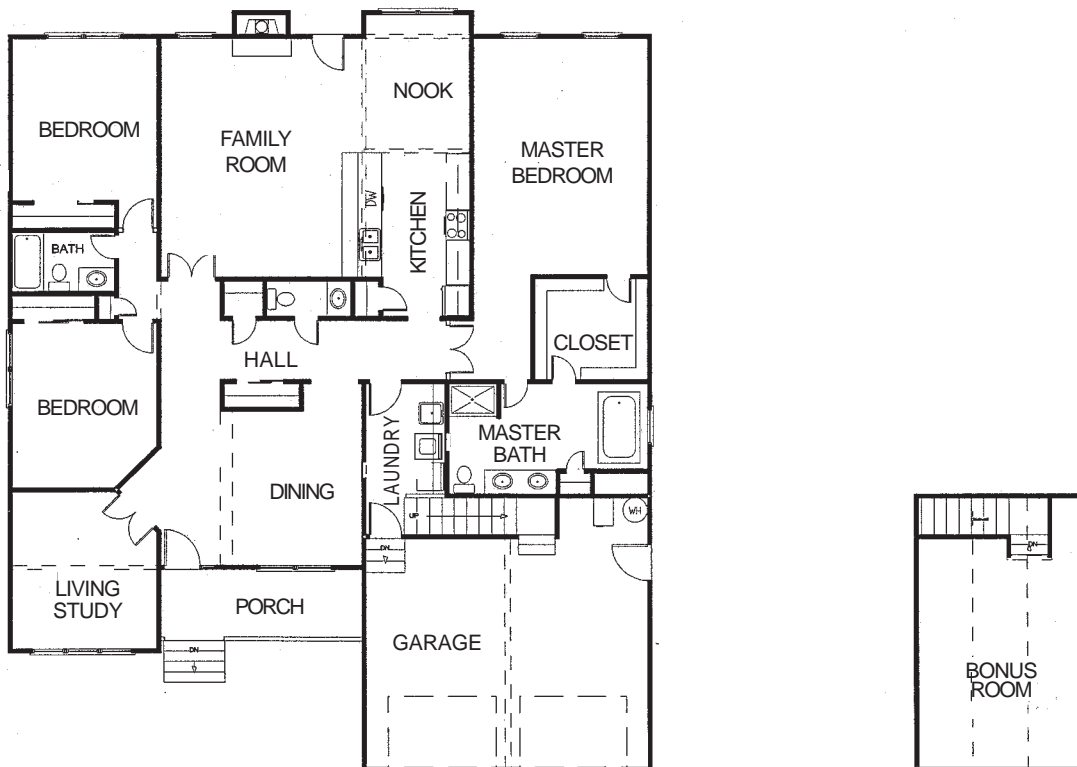

THE TURQUOISE

The Turquoise – One Story Single Family Home with 3 Bedrooms, 2.5 Baths, including First Floor Master Suite with Luxury Bath, Walk-in Master Bedroom Closet, Living Room or Study, Dining Room with Cathedral Ceiling, Family Room with Cathedral Ceiling and Fireplace, Kitchen with Breakfast Nook, Laundry Room, and Bonus Room over the Attached 2 Car Garage. This model offers approximately 2,700 square feet of living area.

* Model shown with optional \$5,800⁰⁰ brick accent.

Artist rendering and floor plan layout are for illustration purposes only. Details are subject to change.