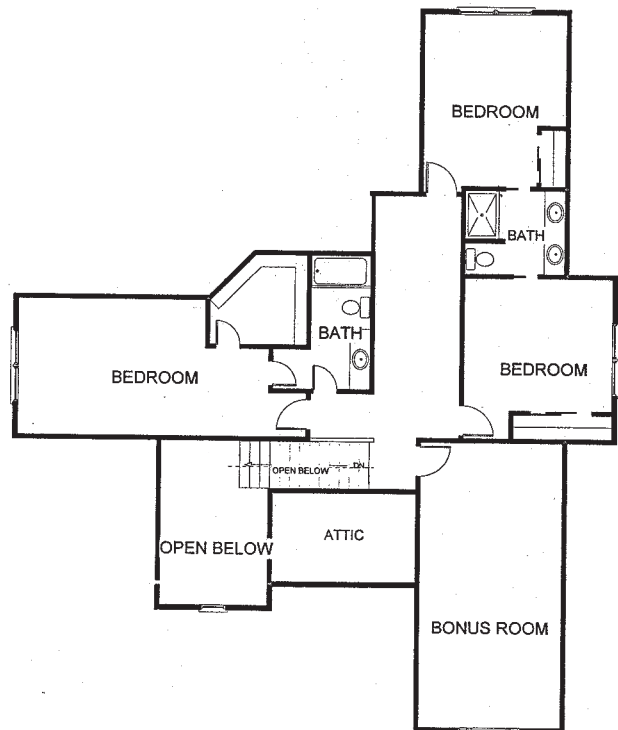

THE YORK

The York – Two Story Single Family Home with 4 Bedrooms, 3.5 Baths, including First Floor Master Suite with Luxury Bath, Walk-in Master Bedroom Closet, Living Room, Dining Room, Family Room with Cathedral Ceiling and Fireplace, Centrally Located Kitchen with Breakfast Nook, Laundry Room, and Bonus Room over the Attached 2 Car Garage. Available on Crawl Space Foundation only. This model offers approximately 3,168 square feet of living area.

* Model shown with optional \$4,700⁰⁰ brick accent.

Artist rendering and floor plan layout are for illustration purposes only. Details are subject to change.