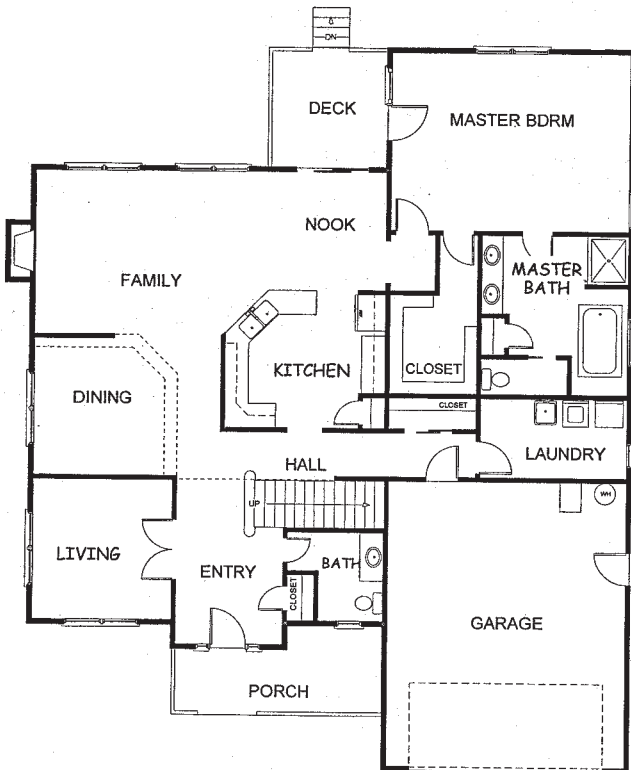

THE YORK

The York – Two Story Single Family Home with 4 Bedrooms, 3.5 Baths, including First Floor Master Suite with Luxury Bath, Walk-in Master Bedroom Closet, Living Room, Dining Room, Family Room with Cathedral Ceiling and Fireplace, Centrally Located Kitchen with Breakfast Nook, Laundry Room, and Bonus Room over the Attached 2 Car Garage. Available on Crawl Space Foundation only. This model offers approximately 3,168 square feet of living area.

* Model shown with optional \$4,700⁰⁰ brick accent.

Artist rendering and floor plan layout are for illustration purposes only. Details are subject to change.