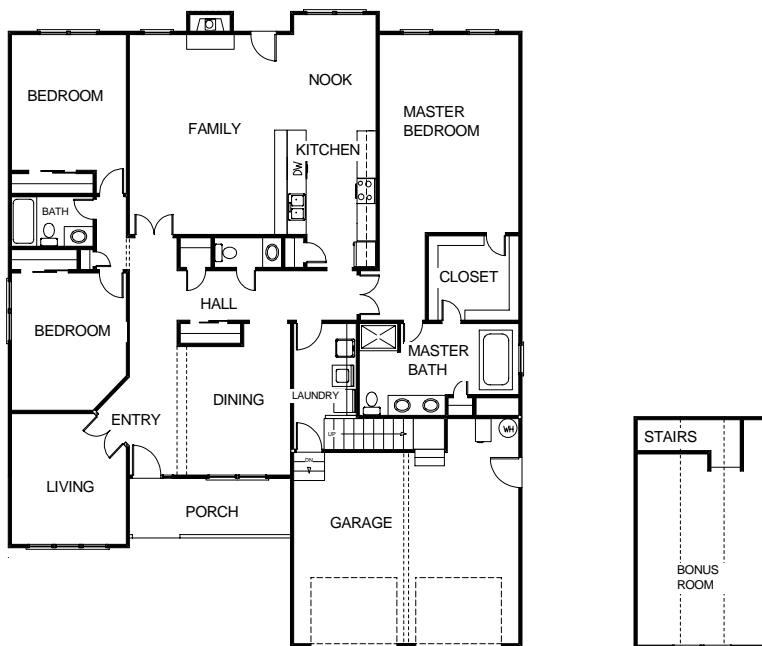

# TURQUOISE

- 3 BEDROOMS
- 2.5 BATHS, INCLUDING FIRST FLOOR MASTER SUITE LUXURY BATH
- KITCHEN WITH BREAKFAST BAR AND NOOK
- FAMILY ROOM
- LIVING ROOM & DINING ROOM
- LAUNDRY ROOM
- BONUS ROOM OVER 2 CAR ATTACHED GARAGE
- MODEL SHOWN WITH OPTIONAL BRICK ACCENT (SEE SITE AGENT FOR PRICING)
- 2,729 SQUARE FEET OF LIVING AREA

[NewHomesVEI.com](http://NewHomesVEI.com)

ARTIST RENDERING/PHOTO AND FLOOR PLAN LAYOUT ARE FOR ILLUSTRATION PURPOSES ONLY. DETAILS ARE SUBJECT TO CHANGE.